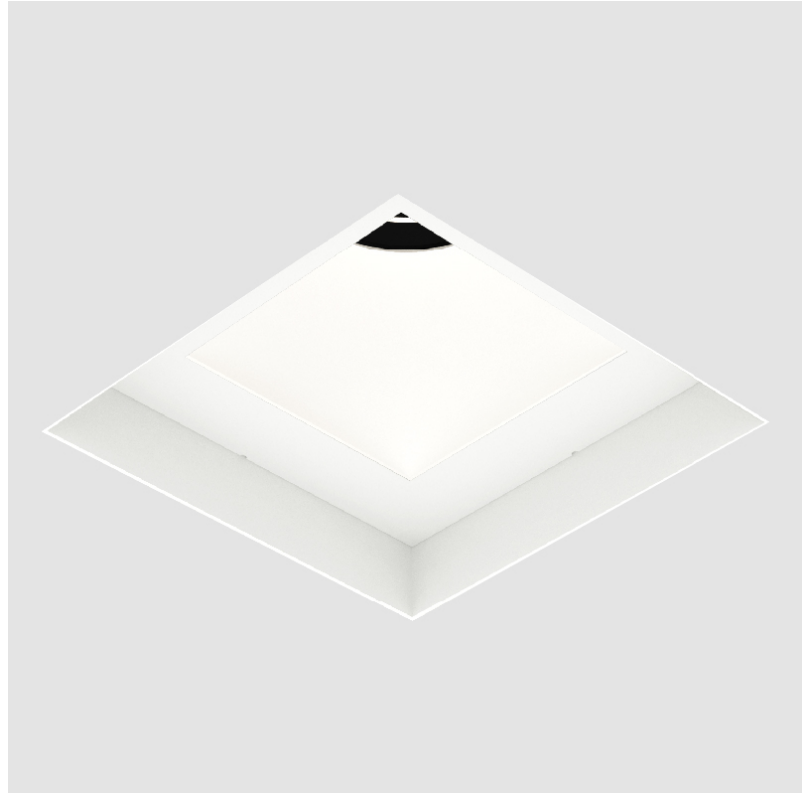

PHYSICAL

Shape: Square
Length (mm): 106
Length (in): 4 ³/₁₆
Width (mm): 106
Width (in): 4 ³/₁₆
Height (mm): 150
Height (in): 5 ⁷/₈
Ceiling Thickness (mm): 10 / 12.5 / 15 / 25
Ceiling Thickness (in): 3/8 or 1/2 or 9/16 or 1
Min. Recessing Depth (mm): 170
Min. Recessing Depth (in): 6 ¹¹/₁₆
Light Distribution: Downlight
Weight (kg): 0.717
Weight (lbs): 1.58
Fixture Finish: SSR / BKV / CWI / CRY / HAB / UFT / ITA / RUA / FTG / MYG / LOD / PUS / FRO / FUP / KIA / POP / BLS / SPG / MEY / GOH / GUM / CHC / COM / ABZ / JAG / OBR / MOS / ROR
Fixture Material: Aluminum Die Cast
Cut-out Measurements: 120mm / 4 3/4" x 120mm / 4 3/4"
Upon Request: Unique Ceiling Thickness

ELECTRICAL

Lamp Type: LED (Zhaga Standard)
Input Wattage (W): 15.5
Total Output Wattage (W): 14.5
Dimming: Tri-Mode (Non-Dimming and Phase Dimming (120Vac only) and 0-10V Dimming)
Driver Included: No
Driver Location: Recessed Housing
Driver Type: Constant Current - Universal
Driver Class: Class 2
Housing: See components
Input Voltage (V): 120 - 277
Constant Current (MA): 500

LED

Number of LEDs: 1
Color Temperature (°K): 2700 / 3000 / 3500 / 4000
Max. Delivered Lumen (lm): 940 / 980 / 1029 / 1050
Nominal Lumen (lm): 1386 / 1438 / 1511 / 1542
CRI: >90 CRI
Efficiency (%): 87.9 / 88.4 / 87.9
Lamp Life (hrs): 50000
Upon Request: RGB-W Tunable White Special Color Temperature Special LED

OPTICAL

Reflector: 20 / 40 / 60
Upon Request: Special Beam Angles

RATINGS AND CERTIFICATIONS